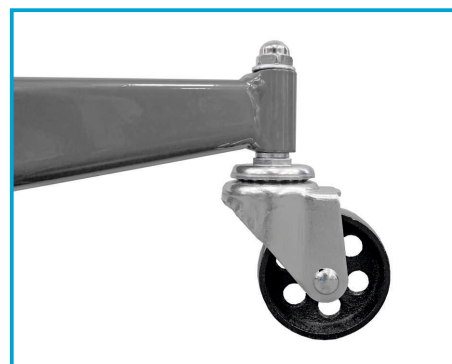

NOR075T

LOAD CAPACITY:	750 kg
MIN. HEIGHT:	1120 mm
MAX. HEIGHT:	1940 mm
WEIGHT:	30 kg

ROTARY SUPPORT HEAD

PEDAL-OPERATED HYDRAULIC PUMP

EASY UNLOCKING OF THE ACTUATOR

SELF-ROLLING WHEELS FOR EASY MOVEMENT