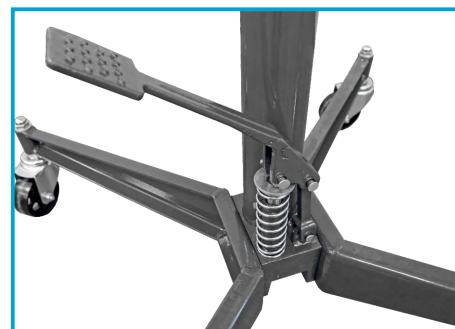

NOR075T

LOAD CAPACITY:	750 kg
MIN. HEIGHT:	1120 mm
MAX. HEIGHT:	1940 mm
WEIGHT:	30 kg

ROTARY SUPPORT HEAD

PEDAL-OPERATED HYDRAULIC PUMP

EASY UNLOCKING OF THE ACTUATOR

SELF-ROLLING WHEELS FOR EASY MOVEMENT