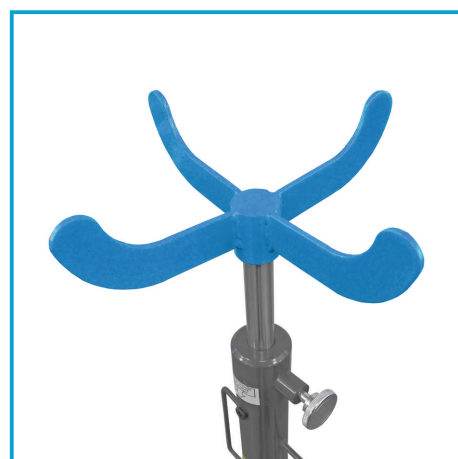

NOR075T

LOAD CAPACITY:	750 kg
MIN. HEIGHT:	1120 mm
MAX. HEIGHT:	1940 mm
WEIGHT:	30 kg

ROTARY SUPPORT HEAD

PEDAL-OPERATED HYDRAULIC PUMP

EASY UNLOCKING OF THE ACTUATOR

SELF-ROLLING WHEELS FOR EASY MOVEMENT